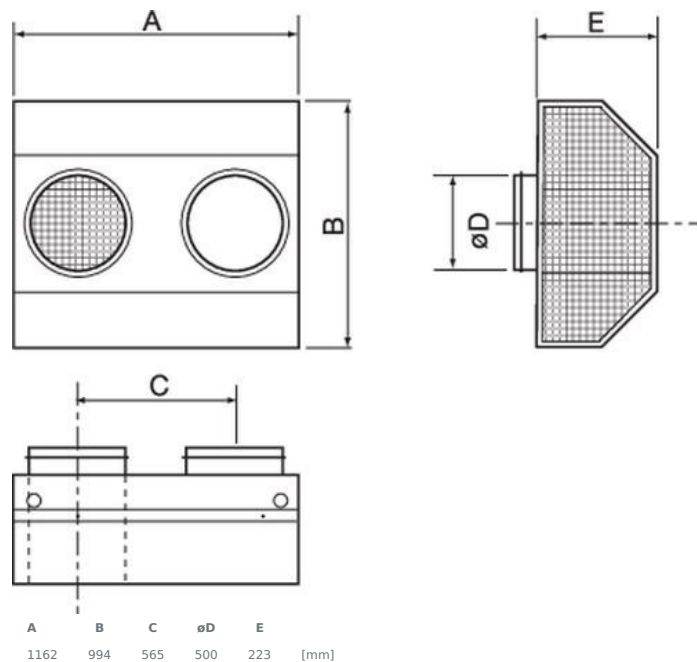

CVVX 500 Kombigaller, svart

Artikelnummer: [6237](#)

Variant : Standardvärde

Beskrivning

Construction

The Combi-Grid is manufactured in black (RAL9005) powder-coated galvanized sheet steel. Suitable for mounting on outside walls. The outside-air intake and exhaust-air are separated from each other so that the exhaust-air won't get in again.

Mounting

4 screws on the front facilitate mounting and removing for cleaning. The grid has a back plate which is first screwed and fitted to the wall. The grid can be mounted with the exhaust-air outlet either on the right or the left.

Tekniska parametrar

Dimensioner och vikt

Vikt 24 kg

Dimensioner

Prestanda

Uteluft

Avluft

Dokument